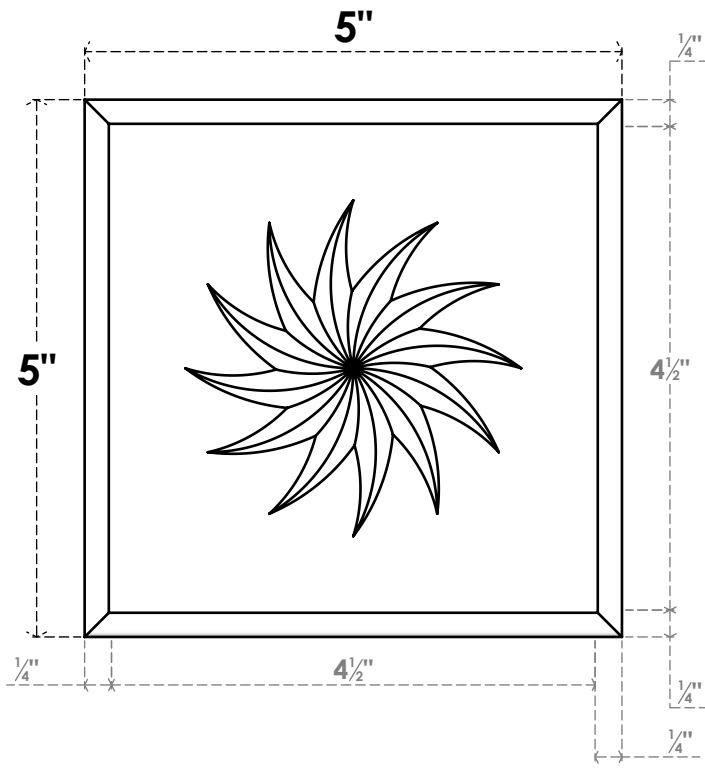

# ROSP050X050X100SDG14

5"W X 5"H X 1"P STANDARD SEDGWICK SPIRAL ROSETTE WITH ROUNDED EDGE, ARCHITECTURAL GRADE PVC

**FRONT**

**SIDE**

EKENA MILLWORK  
2300 WEST MAIN ST.  
CLARKSVILLE, TX 75426  
TOLL FREE: 866-607-0453  
WWW.EKENAMILLWORK.COM