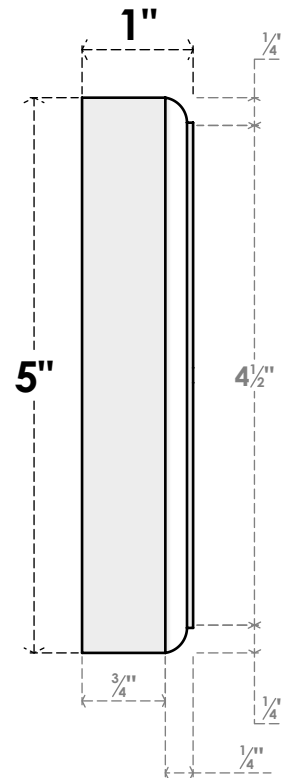

# ROSP050X050X100SDG14

5"W X 5"H X 1"P STANDARD SEDGWICK SPIRAL ROSETTE WITH ROUNDED EDGE, ARCHITECTURAL GRADE PVC

**FRONT**

**SIDE**

EKENA MILLWORK  
2300 WEST MAIN ST.  
CLARKSVILLE, TX 75426  
TOLL FREE: 866-607-0453  
WWW.EKENAMILLWORK.COM

**NOTES**

1. INSTALLATION TO BE COMPLETED IN ACCORDANCE WITH MANUFACTURER'S SPECIFICATIONS.
2. DRAWING MAY NOT BE TO SCALE
3. THIS DRAWING IS INTENDED FOR DESIGN AND PLANNING PURPOSES ONLY.
4. ALL INFORMATION CONTAINED HEREIN WAS CURRENT AT THE TIME OF DEVELOPMENT BUT MUST BE REVIEWED AND APPROVED BY THE PRODUCT MANUFACTURER TO BE CONSIDERED ACCURATE.
5. ARCHITECTURAL GRADE PVC PRODUCTS ARE MADE FROM EXPANDED CELLULAR PVC AND COME NATURALLY WHITE BUT MAY BE PAINTED